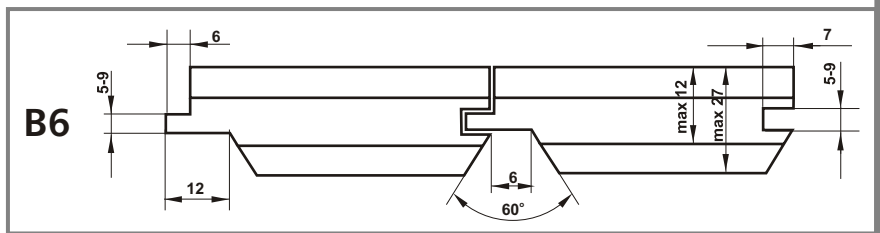

3.9 ARBOR MILLING CUTTERS FOR WAINSCOT PRODUCTION

Types of wainscot :

D	125	140	160
d	according to order		
z	according to order		